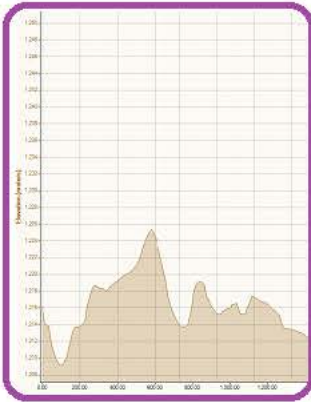

SJENICA
Course 2.5 km

HD = 27 m
MC = 16 m
TC = 78 m

1st loop = 2 526 m
2-4 loops = 2 580 m
last loop = 2 546 m

100 m

SJENICA
Course 3.0 km

1st loop = 2 973 m
2-4 loops = 3 027 m
last loop = 2 993 m

HD = 42 m
MC = 16 m
TC = 99 m

100 m

SJENICA
Course 3.3 km

1st loop = 3 244 m
2-4 loops = 3 298 m
last loop = 3 264 m

HD = 42 m
MC = 16 m
TC = 114 m

100 m

SJENICA
Course 1.5 km

1st loop = 1 498 m
2-4 loops = 1 552 m
last loop = 1 518 m

HD = 19 m
MC = 14 m
TC = 42 m

100 m