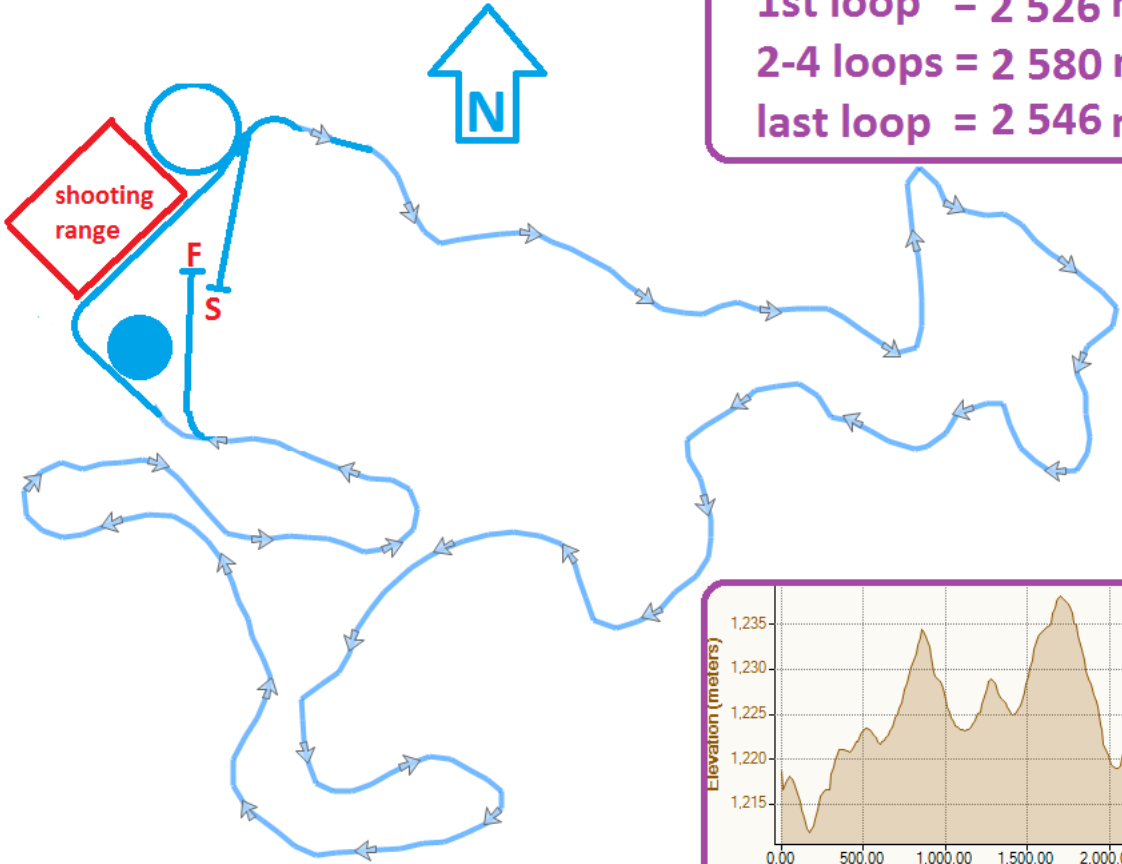

SJENICA
Course 2.5 km

HD = 27 m
MC = 16 m
TC = 78 m

1st loop = 2 526 m
2-4 loops = 2 580 m
last loop = 2 546 m

100 m

SJENICA
Course 3.0 km

1st loop = 2 973 m
2-4 loops = 3 027 m
last loop = 2 993 m

HD = 42 m
MC = 16 m
TC = 99 m

100 m

SJENICA
Course 3.3 km

1st loop = 3 244 m
2-4 loops = 3 298 m
last loop = 3 264 m

HD = 42 m
MC = 16 m
TC = 114 m

100 m

SJENICA
Course 1.5 km

1st loop = 1 498 m
2-4 loops = 1 552 m
last loop = 1 518 m

HD = 19 m
MC = 14 m
TC = 42 m

100 m