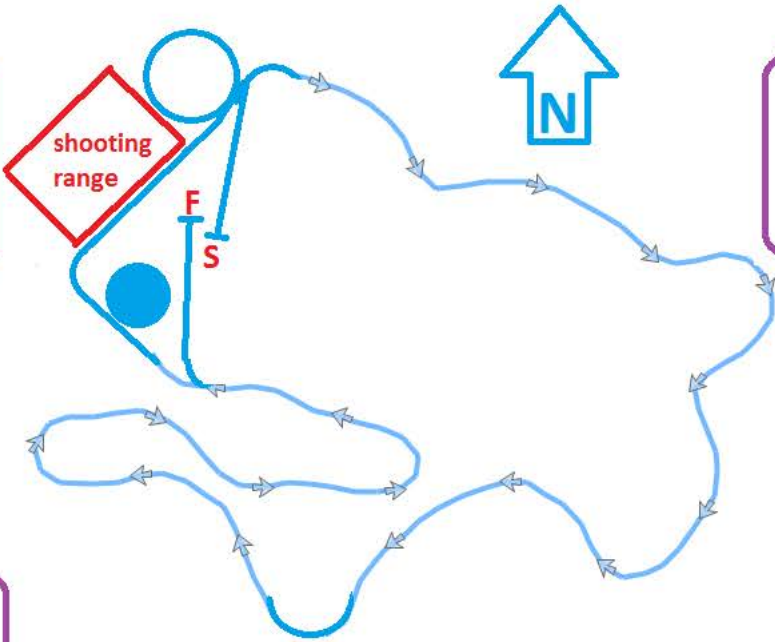

SJENICA
Course 2.5 km

HD = 27 m
MC = 16 m
TC = 78 m

1st loop = 2 526 m
2-4 loops = 2 580 m
last loop = 2 546 m

100 m

SJENICA
Course 3.0 km

1st loop = 2 973 m
2-4 loops = 3 027 m
last loop = 2 993 m

HD = 42 m
MC = 16 m
TC = 99 m

100 m

SJENICA
Course 3.3 km

1st loop = 3 244 m
2-4 loops = 3 298 m
last loop = 3 264 m

HD = 42 m
MC = 16 m
TC = 114 m

100 m

SJENICA
Course 1.5 km

1st loop = 1 498 m
2-4 loops = 1 552 m
last loop = 1 518 m

HD = 19 m
MC = 14 m
TC = 42 m

100 m