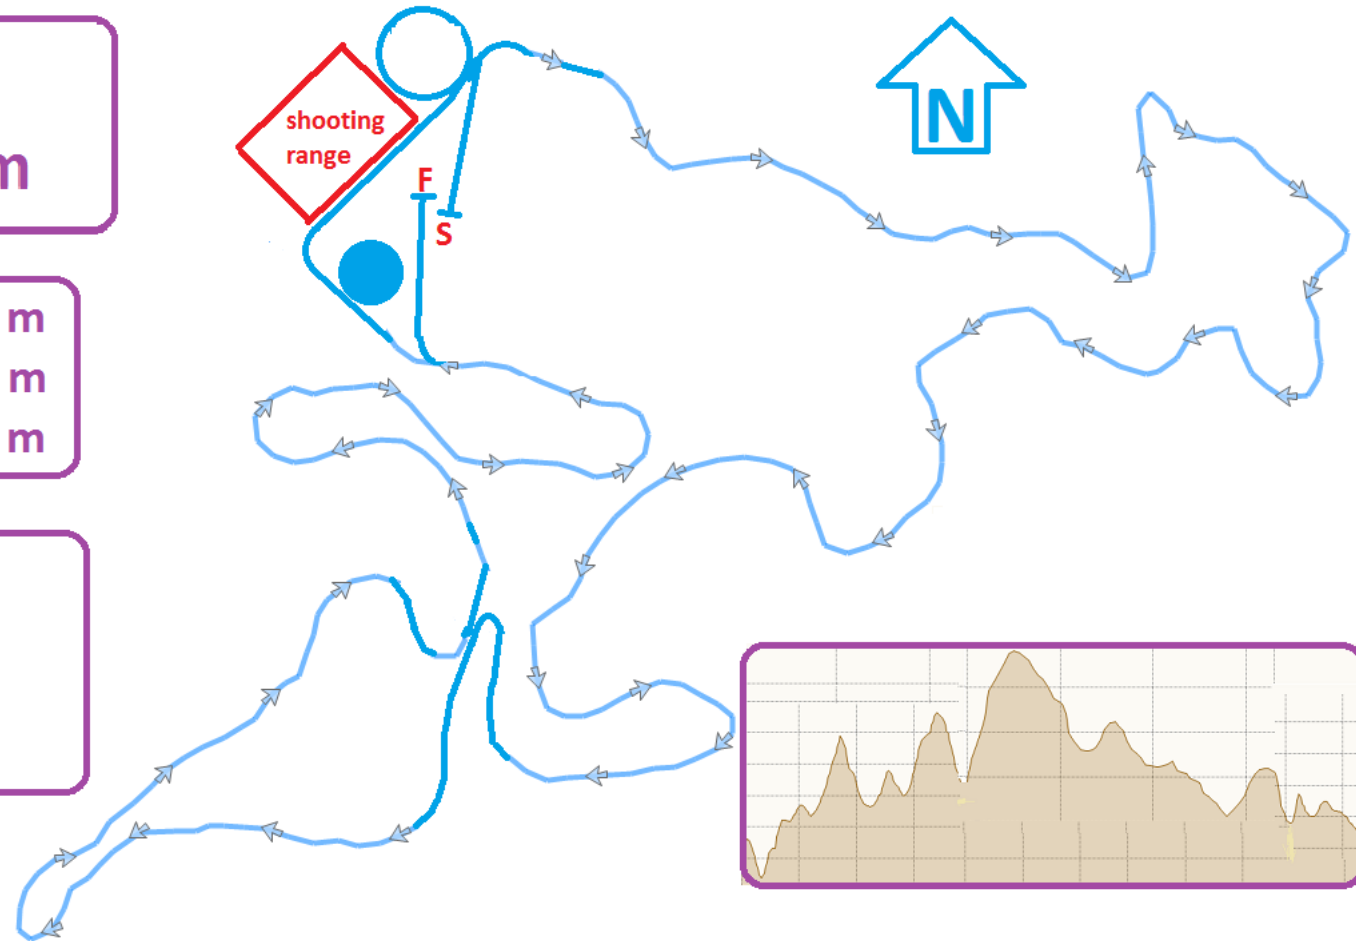

SJENICA
Course 2.5 km

HD = 27 m
MC = 16 m
TC = 78 m

1st loop = 2 526 m
2-4 loops = 2 580 m
last loop = 2 546 m

100 m

SJENICA
Course 3.0 km

1st loop = 2 973 m
2-4 loops = 3 027 m
last loop = 2 993 m

HD = 42 m
MC = 16 m
TC = 99 m

100 m

SJENICA
Course 3.3 km

1st loop = 3 244 m
2-4 loops = 3 298 m
last loop = 3 264 m

HD = 42 m
MC = 16 m
TC = 114 m

100 m

SJENICA
Course 1.5 km

1st loop = 1 498 m
2-4 loops = 1 552 m
last loop = 1 518 m

HD = 19 m
MC = 14 m
TC = 42 m

100 m