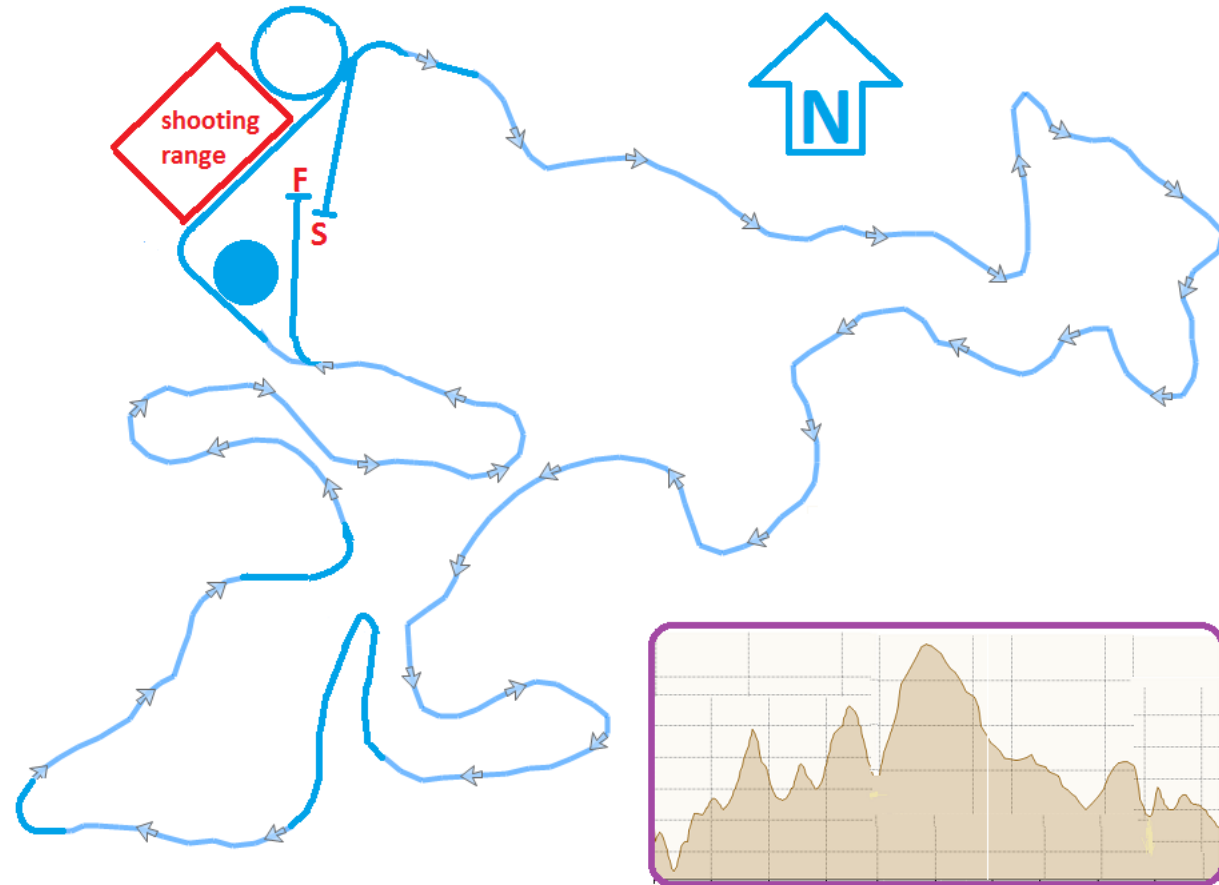

SJENICA
Course 2.5 km

HD = 27 m
MC = 16 m
TC = 78 m

1st loop = 2 526 m
2-4 loops = 2 580 m
last loop = 2 546 m

100 m

SJENICA
Course 3.0 km

1st loop = 2 973 m
2-4 loops = 3 027 m
last loop = 2 993 m

HD = 42 m
MC = 16 m
TC = 99 m

100 m

SJENICA
Course 3.3 km

1st loop = 3 244 m
2-4 loops = 3 298 m
last loop = 3 264 m

HD = 42 m
MC = 16 m
TC = 114 m

100 m

SJENICA
Course 1.5 km

1st loop = 1 498 m
2-4 loops = 1 552 m
last loop = 1 518 m

HD = 19 m
MC = 14 m
TC = 42 m

100 m