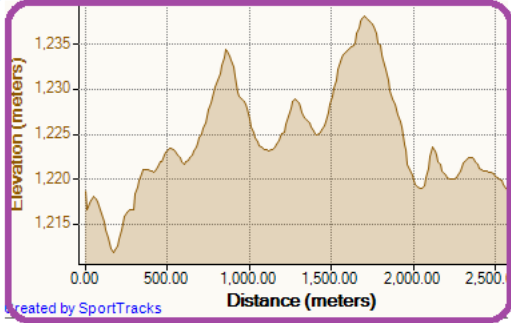

SJENICA
Course 2.5 km

HD = 27 m
MC = 16 m
TC = 78 m

1st loop = 2 526 m
2-4 loops = 2 580 m
last loop = 2 546 m

100 m

SJENICA
Course 3.0 km

1st loop = 2 973 m
2-4 loops = 3 027 m
last loop = 2 993 m

HD = 42 m
MC = 16 m
TC = 99 m

100 m

SJENICA
Course 3.3 km

1st loop = 3 244 m
2-4 loops = 3 298 m
last loop = 3 264 m

HD = 42 m
MC = 16 m
TC = 114 m

100 m

SJENICA
Course 1.5 km

1st loop = 1 498 m
2-4 loops = 1 552 m
last loop = 1 518 m

HD = 19 m
MC = 14 m
TC = 42 m

100 m